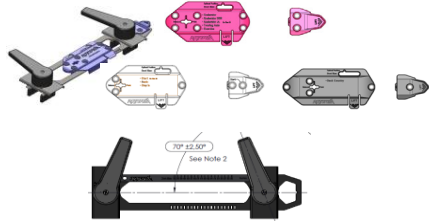

Mounting equipment Cross Country

Art no

10200144 pcs Template Universal Complete with Inserts

10200160 pcs Template Universal without Inserts