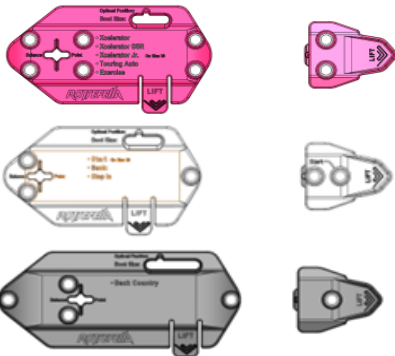

20200606 pcs Heel plate black - Touring Auto

20200401 pcs Heel plate black - Exercise

20200177 pcs Screw cover silver - T4/T3

20200192 pcs Screw cover black - T4/T3

20200203 pcs Screw cover black - BC Auto

30100014 pcs Key - NIS plates

Mounting equipment Cross Country

Art no

10200144 pcs Template Universal Complete with Inserts

10200160 pcs Template Universal without Inserts

40800023 pcs Template Insert Xcelerator Mountingplate

40800024 pcs Template Insert Start/Basic

40800025 pcs Template Insert BC Auto/Man/Magnum

30800159 pcs Drill bit Ø3,6x7

30800274 pcs Drill bit Ø3,6x11,5

30800275 pcs Drill bit Ø3,6x15,5

30800062 pcs Screwdriver POZ 3