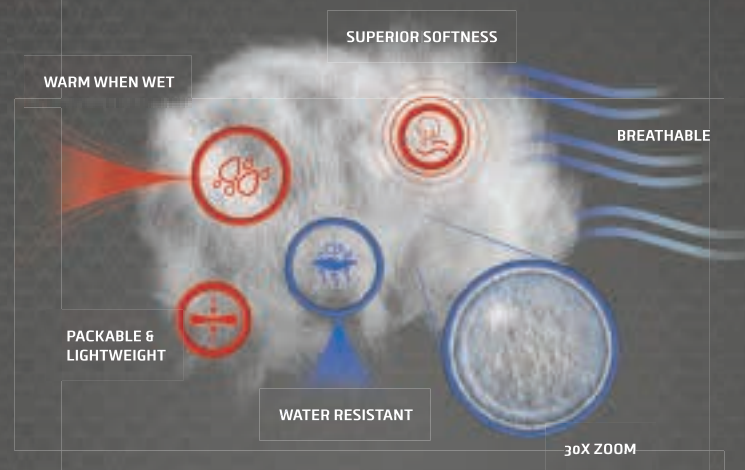

RAIL & FINGER CUT

CUT-PROTECT

Oberhand: Rindsnappaleder WR + trommelgegerbtes Premium-Ziegenleder WR
Innenhand: Trommelgegerbtes Premium-Ziegenleder WR
Ausstattung: ROECK-TEX MEMBRANE, Neoprenbund mit Klettverschluss, RAIL FINGER CUT, abnehmbare Sicherheitsschleife, Anziehhilfe, CUT-PROTECT, PrimaLoft® Gold Isolierung Eco mit Grip Control, Pile + Easy-Dry Futter

Backhand: Cow Nappa leather WR + Goatskin leather premium drumdyed WR
Palmhand: Goatskin leather premium drumdyed WR
Attributes: ROECK-TEX MEMBRANE, neoprene cuff with CARELESS CLOSURE, RAIL FINGER CUT, removable security leash, cuff pull loop, CUT-PROTECT, PrimaLoft® Gold Insulation Eco with Grip Control, Pile + Easy-Dry lining

PRIMALOFT® GOLD INSULATIONS

HIGH COMFORT AND UNLIMITED WARMTH, EVEN IN WET CONDITIONS

Feel the Performance™

PRIMALOFT® GOLD INSULATION

PrimaLoft® Gold Insulation is the go-to choice for adventurers looking for protection in extreme conditions. Millions of PrimaLoft® micro fibers trap body heat to make this the most thermally efficient synthetic insulation available, with water repellency that insulates even in the wettest weather. As a result, PrimaLoft® Gold Insulation maintains 98% of its warmth when wet while featuring outstanding breathability, packability and softness – consider this the pinnacle of insulation performance.