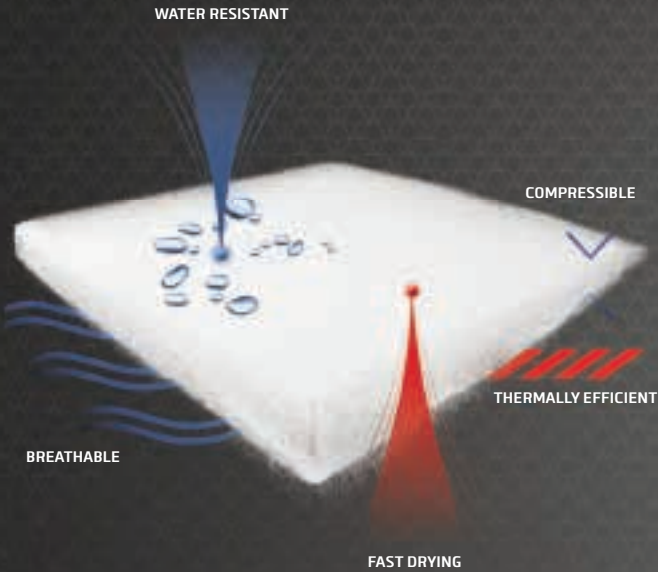

RAIL & FINGER CUT

CUT-PROTECT

Oberhand: Rindsnappaleder WR + trommelgegerbtes Premium-Ziegenleder WR
Innenhand: Trommelgegerbtes Premium-Ziegenleder WR
Ausstattung: ROECK-TEX MEMBRANE, Neoprenbund mit Klettverschluss, RAIL FINGER CUT, abnehmbare Sicherheitsschleife, Anziehhilfe, CUT-PROTECT, PrimaLoft® Gold Isolierung Eco mit Grip Control, Pile + Easy-Dry Futter

Backhand: Cow Nappa leather WR + Goatskin leather premium drumdyed WR
Palmhand: Goatskin leather premium drumdyed WR
Attributes: ROECK-TEX MEMBRANE, neoprene cuff with CARELESS CLOSURE, RAIL FINGER CUT, removable security leash, cuff pull loop, CUT-PROTECT, PrimaLoft® Gold Insulation Eco with Grip Control, Pile + Easy-Dry lining

PRIMALOFT® GOLD INSULATIONS

HIGH COMFORT AND UNLIMITED WARMTH, EVEN IN WET CONDITIONS

Feel the Performance™

PRIMALOFT® GOLD INSULATION

PrimaLoft® Gold Insulation is the go-to choice for adventurers looking for protection in extreme conditions. Millions of PrimaLoft® micro fibers trap body heat to make this the most thermally efficient synthetic insulation available, with water repellency that insulates even in the wettest weather. As a result, PrimaLoft® Gold Insulation maintains 98% of its warmth when wet while featuring outstanding breathability, packability and softness – consider this the pinnacle of insulation performance.