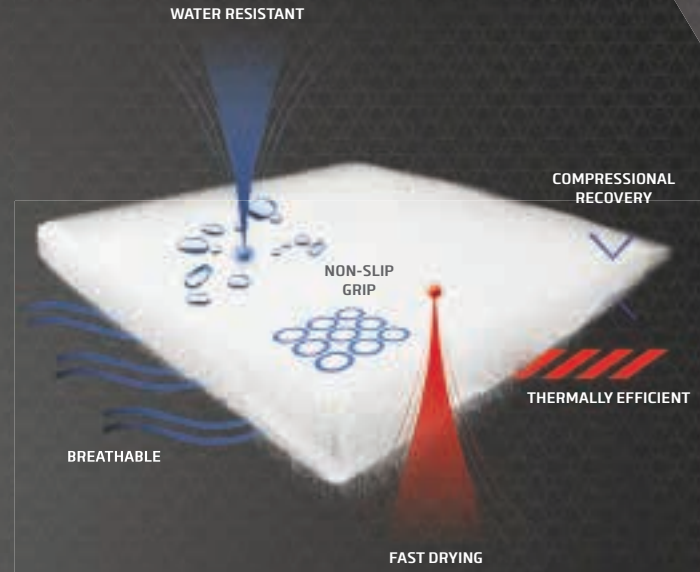

RAIL & FINGER CUT

CUT-PROTECT

Oberhand: Rindsnappaleder WR + trommelgegerbtes Premium-Ziegenleder WR
Innenhand: Trommelgegerbtes Premium-Ziegenleder WR
Ausstattung: ROECK-TEX MEMBRANE, Neoprenbund mit Klettverschluss, RAIL FINGER CUT, abnehmbare Sicherheitsschleife, Anziehhilfe, CUT-PROTECT, PrimaLoft® Gold Isolierung Eco mit Grip Control, Pile + Easy-Dry Futter

Backhand: Cow Nappa leather WR + Goatskin leather premium drumdyed WR
Palmhand: Goatskin leather premium drumdyed WR
Attributes: ROECK-TEX MEMBRANE, neoprene cuff with CARELESS CLOSURE, RAIL FINGER CUT, removable security leash, cuff pull loop, CUT-PROTECT, PrimaLoft® Gold Insulation Eco with Grip Control, Pile + Easy-Dry lining

PRIMALOFT® GOLD INSULATIONS

HIGH COMFORT AND UNLIMITED WARMTH, EVEN IN WET CONDITIONS

Feel the Performance™

PRIMALOFT® GOLD INSULATION

PrimaLoft® Gold Insulation is the go-to choice for adventurers looking for protection in extreme conditions. Millions of PrimaLoft® micro fibers trap body heat to make this the most thermally efficient synthetic insulation available, with water repellency that insulates even in the wettest weather. As a result, PrimaLoft® Gold Insulation maintains 98% of its warmth when wet while featuring outstanding breathability, packability and softness – consider this the pinnacle of insulation performance.