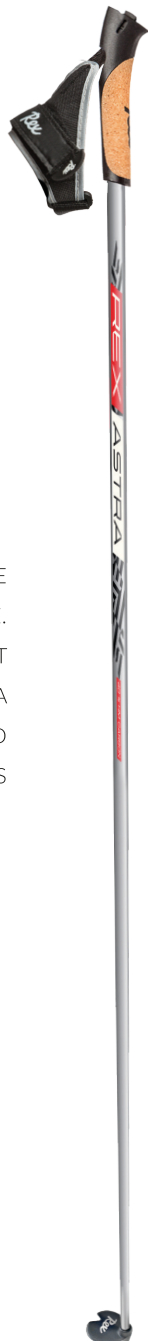

REX ASTRA

ASTRA IS A VERY DURABLE POLE WITH 40% CARBON SHAFT. THAT MAKES IT IDEAL FOR SKI RENTAL USE. IT HAS A WARM CORK HANDLE AND SPORT BASKET WITH A HARD METAL TIP. LENGTHS 120-170 / 5 CM.

**ASTRA
REX**

HM 40

FLEX 1.5