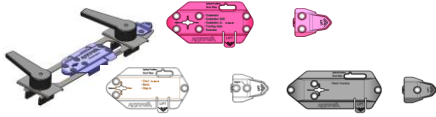

Mounting equipment Cross Country

Art no

10200144 pcs Template Universal Complete with Inserts